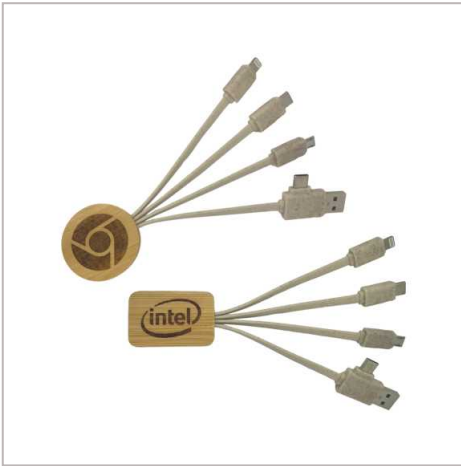

## Bamboo Multi Cable

THE BAMBOO MULTI CABLE IS SUPPLIED WITH A LIGHTNING, MICRO USB, TYPE C & USB FITMENT. THE CHARGING CABLE HAS A CIRCULAR OR RECTANGULAR SHAPE HEAD.THE CHARGING CABLES ARE MADE FROM WHEAT STRAW. SUPPLIED IN JUST 12 WORKING DAYS.

SHAPE	Circular / Rectangular
FITTING	Dual USB-C & USB-A input & USB-C, Lightning, Micro-USB output
BRANDING METHOD	Laser engraved one side
MATERIAL	FSC Bamboo
PRINT AREA	37mm x 18mm - Rectangle / 30mm diameter - round
UNIT WEIGHT	0.04kg
MOQ	10
PACKING	Biodegradable Bags
CARTON QUANTITY	200pcs
CARTON WEIGHT	8kg
CARTON DIMENSIONS	45x29x30cm
ARTWORK	Required in any vectorised file format
PRODUCTION PROOF	Visuals supplied within 24 hours
PRE PRODUCTION SAMPLE	Approx 3 days from artwork approval
BULK TURNAROUND	Approx 12 days from artwork approval
COMMODITY CODE	8544421900
COUNTRY OF MANUFACTURE	China