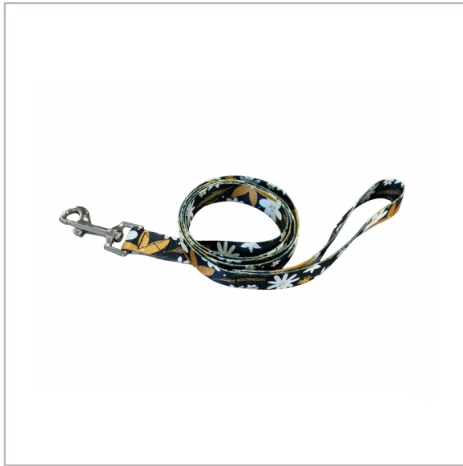

## Recycled PET Dog Lead

RECYCLED PET DOG LEADS COME AS A 20MM WIDTH AS STANDARD.THEY ARE SUPPLIED WITH A HEAVY DUTY, NICKEL PLATED HOOK & SEWN LOOP HANDLE.THESE CAN BE PANTONE MATCHED ON ANY QUANTITY AND PRINTED BOTH SIDES AS STANDARD.MOQ OF JUST 200PCS.

<b>FITTING</b>	Dog Clip
<b>BRANDING METHOD</b>	Dye Sublimation
<b>MATERIAL</b>	Recycled PET
<b>COLOURS</b>	Full Colour Print
<b>SIZE</b>	1,200mm x 20mm lead, 1.5mm thick
<b>PRINT AREA</b>	All Over
<b>UNIT WEIGHT</b>	0.065kg
<b>MOQ</b>	200
<b>PACKING</b>	Individually Poly Bagged
<b>CARTON QUANTITY</b>	200pcs
<b>CARTON WEIGHT</b>	13kg
<b>CARTON DIMENSIONS</b>	50x30x30cm
<b>ARTWORK</b>	Required in any vectorised file format
<b>PRODUCTION PROOF</b>	Visuals supplied within 24 hours
<b>PRE PRODUCTION SAMPLE</b>	Approx 3 weeks from artwork approval
<b>BULK TURNAROUND</b>	Approx 4 weeks from artwork approval
<b>COMMODITY CODE</b>	4201000090
<b>COUNTRY OF MANUFACTURE</b>	China