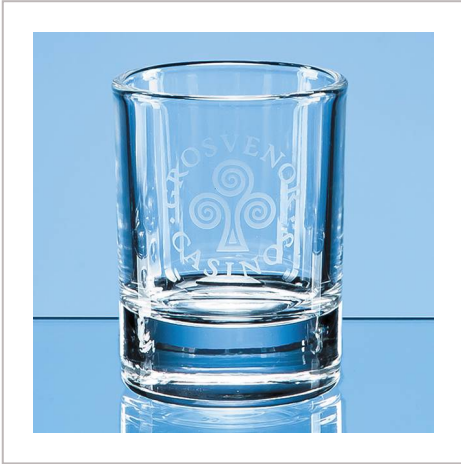

## 50ml Round Hot Shot Tot Glass

50ML ROUND HOT SHOT TOT GLASS

METHOD	Engraved
PRINT AREA	H35, W40
MATERIAL	Glass
COLOURS	Clear
SIZE	H57, D44
AWARD PACKAGING	Blue Skillet Box
WEIGHT	1.3KG
MOQ	1
CARTON QUANTITY	15
CARTON WEIGHT	20KG
CARTON DIMENSIONS	61cm x 46cm x 46cm